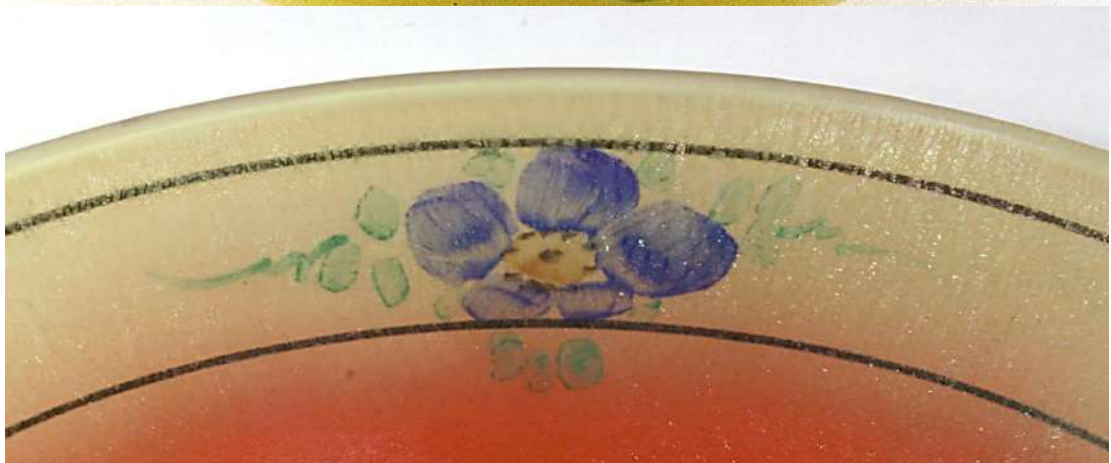

STRETCH OUT DISCUSSION

Overall Enameled Pieces of Stretch Glass

will be the topic of our *Stretch Out* Discussion on
Thursday, November 10, 2022

at 8 pm Eastern, 7 Central, 6 Mountain & 5 Pacific Time.

All are welcome to join this Zoom meeting.

Non-members can email info@stretchglassociety.org

Page 1 – types of enamel decoration

**Gold on etching or
glue chip.**

Gold and black enamel on upper surface.

**Floral,
deco or
ring
enamel
on
outside.**

Page 2 – Overall – Lancaster Ruby Lustre

Page 3 – Overall – Lancaster
White Lustre

Page 4 – Overall – Lancaster Green Lustre

Page 5 – Overall - U. S. Glass
Pomona (yellow)

Page 6 – Overall - U. S. Glass
Pomona (purple)

Page 7 – Overall - U. S. Glass
Cumula